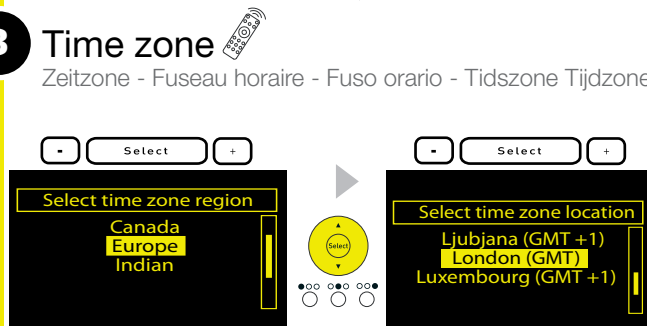

1 Aerial
Antenne - Antenna

2 Power
Netzschalter - Alimentazione -
Stroomtoevoer

Wait
Warten - Patientez
Attesa - Vent
Wachten

3 Time zone
Zeitzone - Fuseau horaire - Fuso orario - Tidszone Tijdzone

4
DAB radio
The Lounge
Media player
iPod
FM radio
Auxiliary input