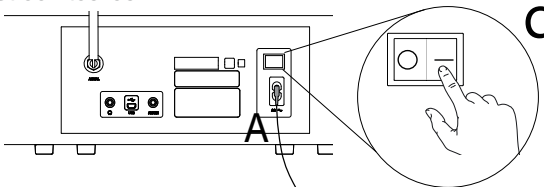

1 Aerial
Antenne - Antenna

2 Power
Netzschalter - Alimentazione -
Stroomtoevoer

Wait
Warten - Patientez
Attesa - Vent
Wachten

3 Time zone
Zeitzone - Fuseau horaire - Fuso orario - Tidszone Tijdzone

4
DAB radio
The Lounge
Media player
iPod
FM radio
Auxiliary input