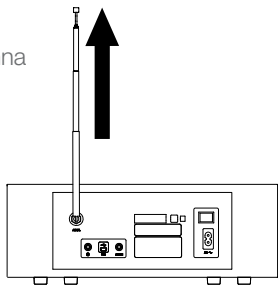

1 Aerial
Antenne - Antenna

2 Power
Netzschalter - Alimentazione -
Stroomtoevoer

Wait
Warten - Patientez
Attesa - Vent
Wachten

3 Time zone
Zeitzone - Fuseau horaire - Fuso orario - Tidszone Tijdzone

4
DAB radio
The Lounge
Media player
iPod
FM radio
Auxiliary input